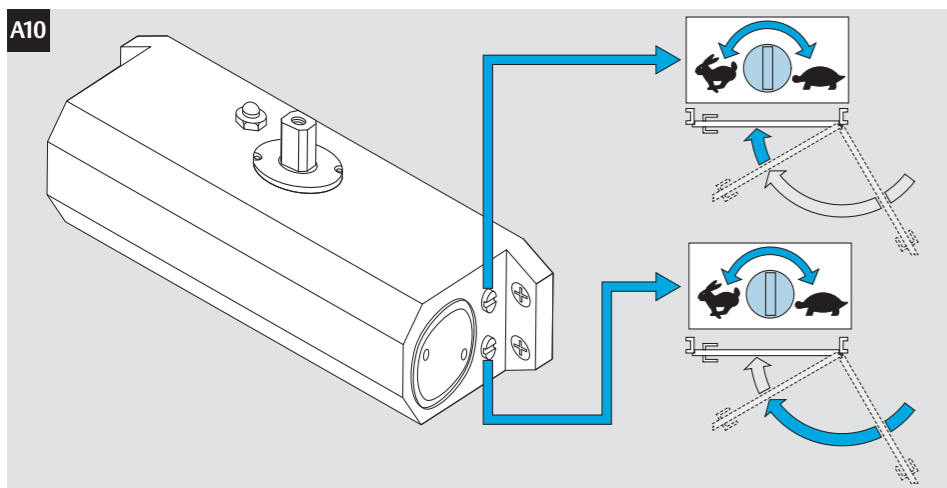

B MAB564P-0 + **C** AG303

A

The global leader in door opening solutions, dedicated to satisfying end-user needs for security, safety and convenience.

ASSA ABLOY

ASSA ABLOY
Sicherheitstechnik GmbH
Werk Albstadt
Bildstockstraße 20
72458 Albstadt
GERMANY
Tel.: +49 (0) 74 31-12 3-0
Fax: +49 (0) 74 31- 12 3-24 0
info@assaabloy.de
www.assaabloy.de

MAB 564 PLUS

Istruzioni di montaggio
Instrucciones de montaje

Installationsanleitung
Installation Instructions

F900020M - rev.2 - 20/04/2021

	B
EN2	≤ 850mm
EN3	≤ 950mm
EN4	≤ 1100mm
EN5	≤ 1250mm

max. 180°

EN2 EN3 EN4 EN5

max. 180°

EN2