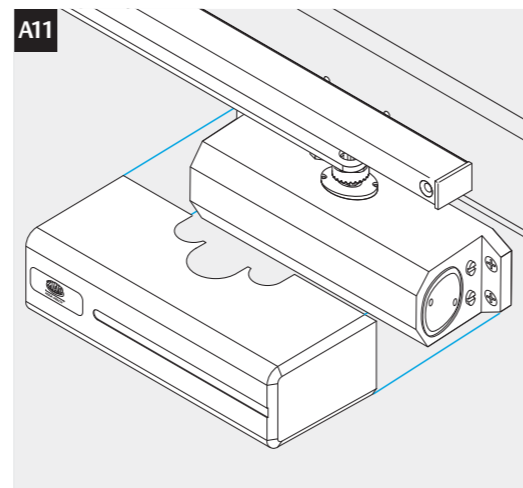

B MAB564P-0 + **C** AG303

A

The global leader in door opening solutions, dedicated to satisfying end-user needs for security, safety and convenience.

ASSA ABLOY

ASSA ABLOY
Sicherheitstechnik GmbH
Werk Albstadt
Bildstockstraße 20
72458 Albstadt
GERMANY
Tel.: +49 (0) 74 31-12 3-0
Fax: +49 (0) 74 31- 12 3-24 0
info@assaabloy.de
www.assaabloy.de

MAB 564 PLUS

Istruzioni di montaggio
Instrucciones de montaje

Installationsanleitung
Installation Instructions

F900020M - rev.2 - 20/04/2021

	B
EN2	≤ 850mm
EN3	≤ 950mm
EN4	≤ 1100mm
EN5	≤ 1250mm

max. 180°

EN2 EN3 EN4 EN5

max. 180°

EN2